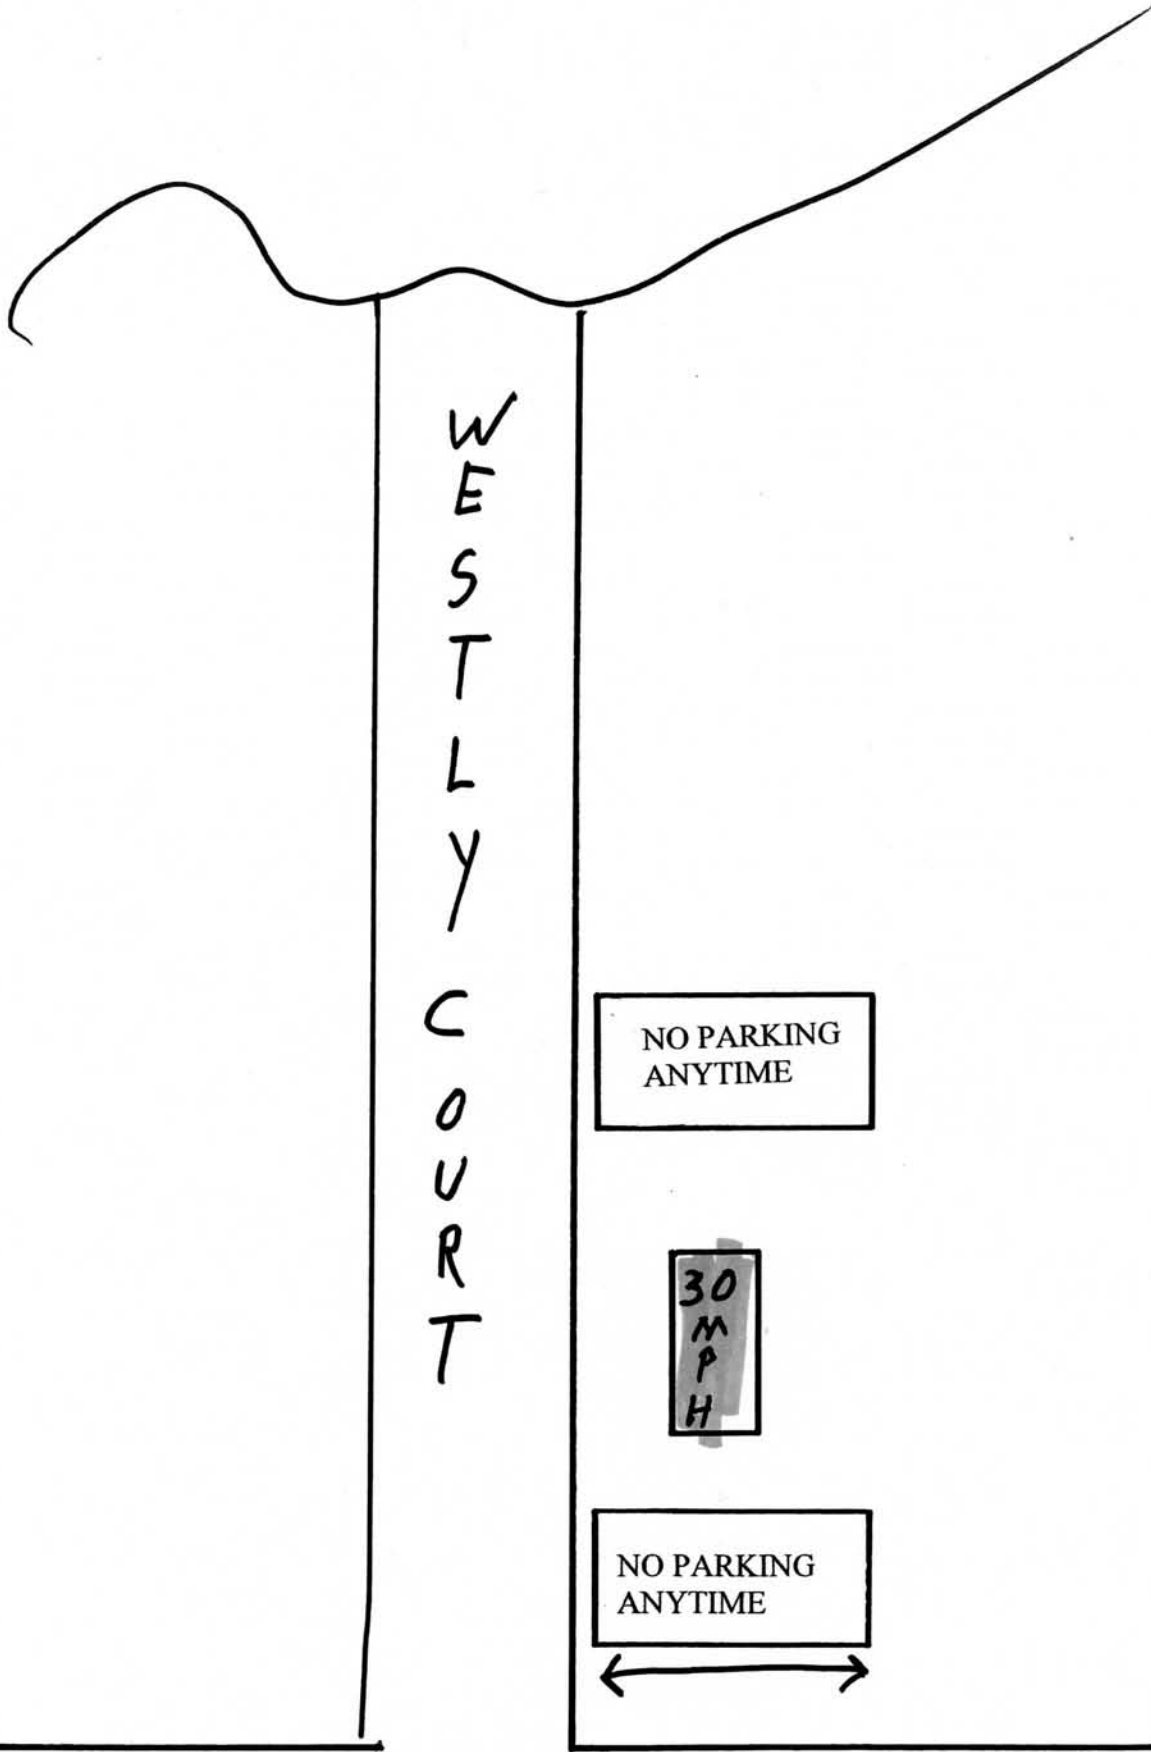

← WESTERN AVE. →