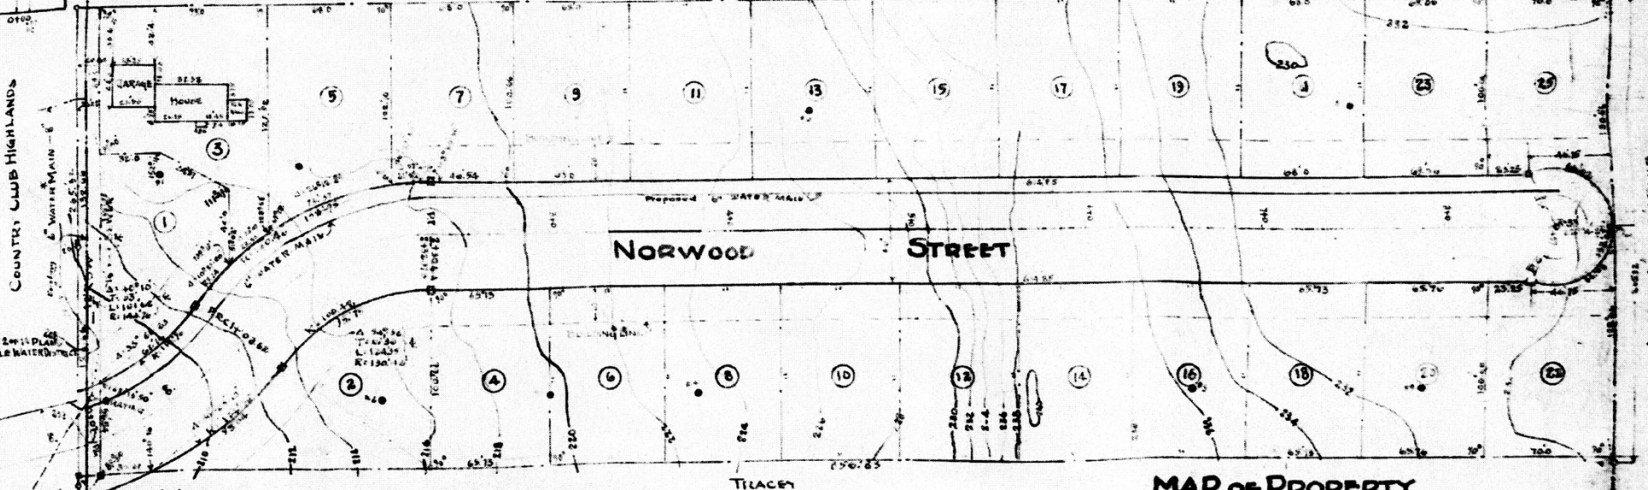

CENTERLINE PROFILE SCALE: 1" = 40'

MAP OF PROPERTY

CATHERINE SMITH
LOT 5 LEVANCE PLOT
MCKOWNVILLE
TOWN OF QUILDERLAND
ALBANY CO., N.Y.

NORWOOD STREET EXTENSION

2150

SCALE 1" = 40'
MADE BY ARTHUR J. BOGARD CE L.P.E. No. 6472

Nov. 8, 1950

G 37