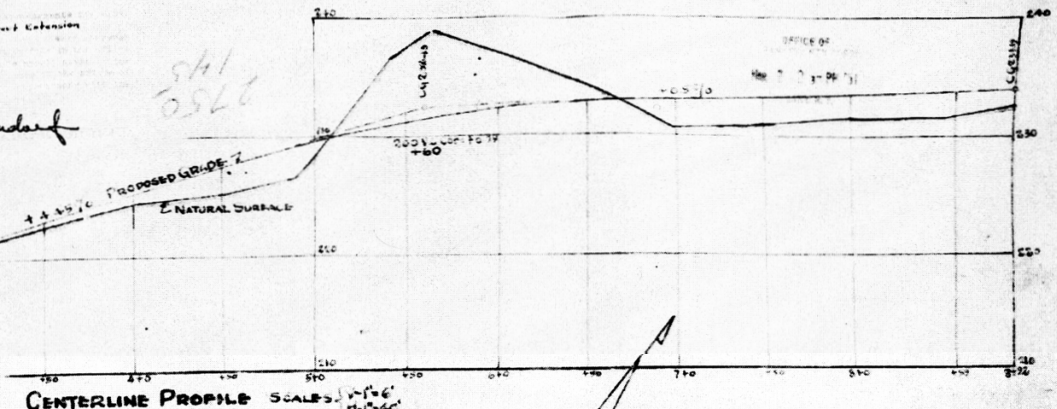

March 2, 1951
Town of Quilderland
March 2, 1951
Albany
Earl Sevensdorf

CENTERLINE PROFILE SCALE: 1" = 40'