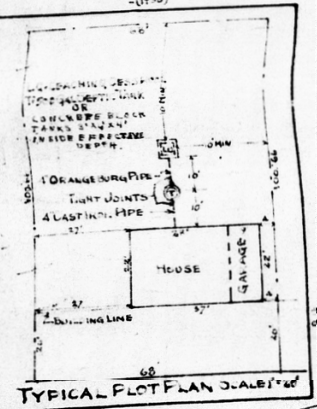

HOUSE	SEWAGE	LEACHING	A	B	C	LOCATION
2 Min. 2 Bed Room	SCILL	100 sq. ft.	70"	4'	4'	5, 12, 13
5 Min. 2 Bed Room	SCILL	100 sq. ft.	70"	4'	4'	8
10 Min. 2 Bed Room	SCILL	100 sq. ft.	70"	4'	4'	1, 2, 3, 4, 5, 6, 7, 9, 10, 11, 14, 15, 16, 17, 18, 19, 20, 21, 22, 23, 24, 25, 26, 27
12 Min. 2 Bed Room	SCILL	100 sq. ft.	70"	4'	4'	2, 3

DETAILS-LEACHING CESSPOOL
SHOWS DETAILS AS WITH REMOVABLE (BEHIND FOR INSPECTION)
WITH CONCRETE BLOCK LAY
WITH " " " " " " " " ON SIDE