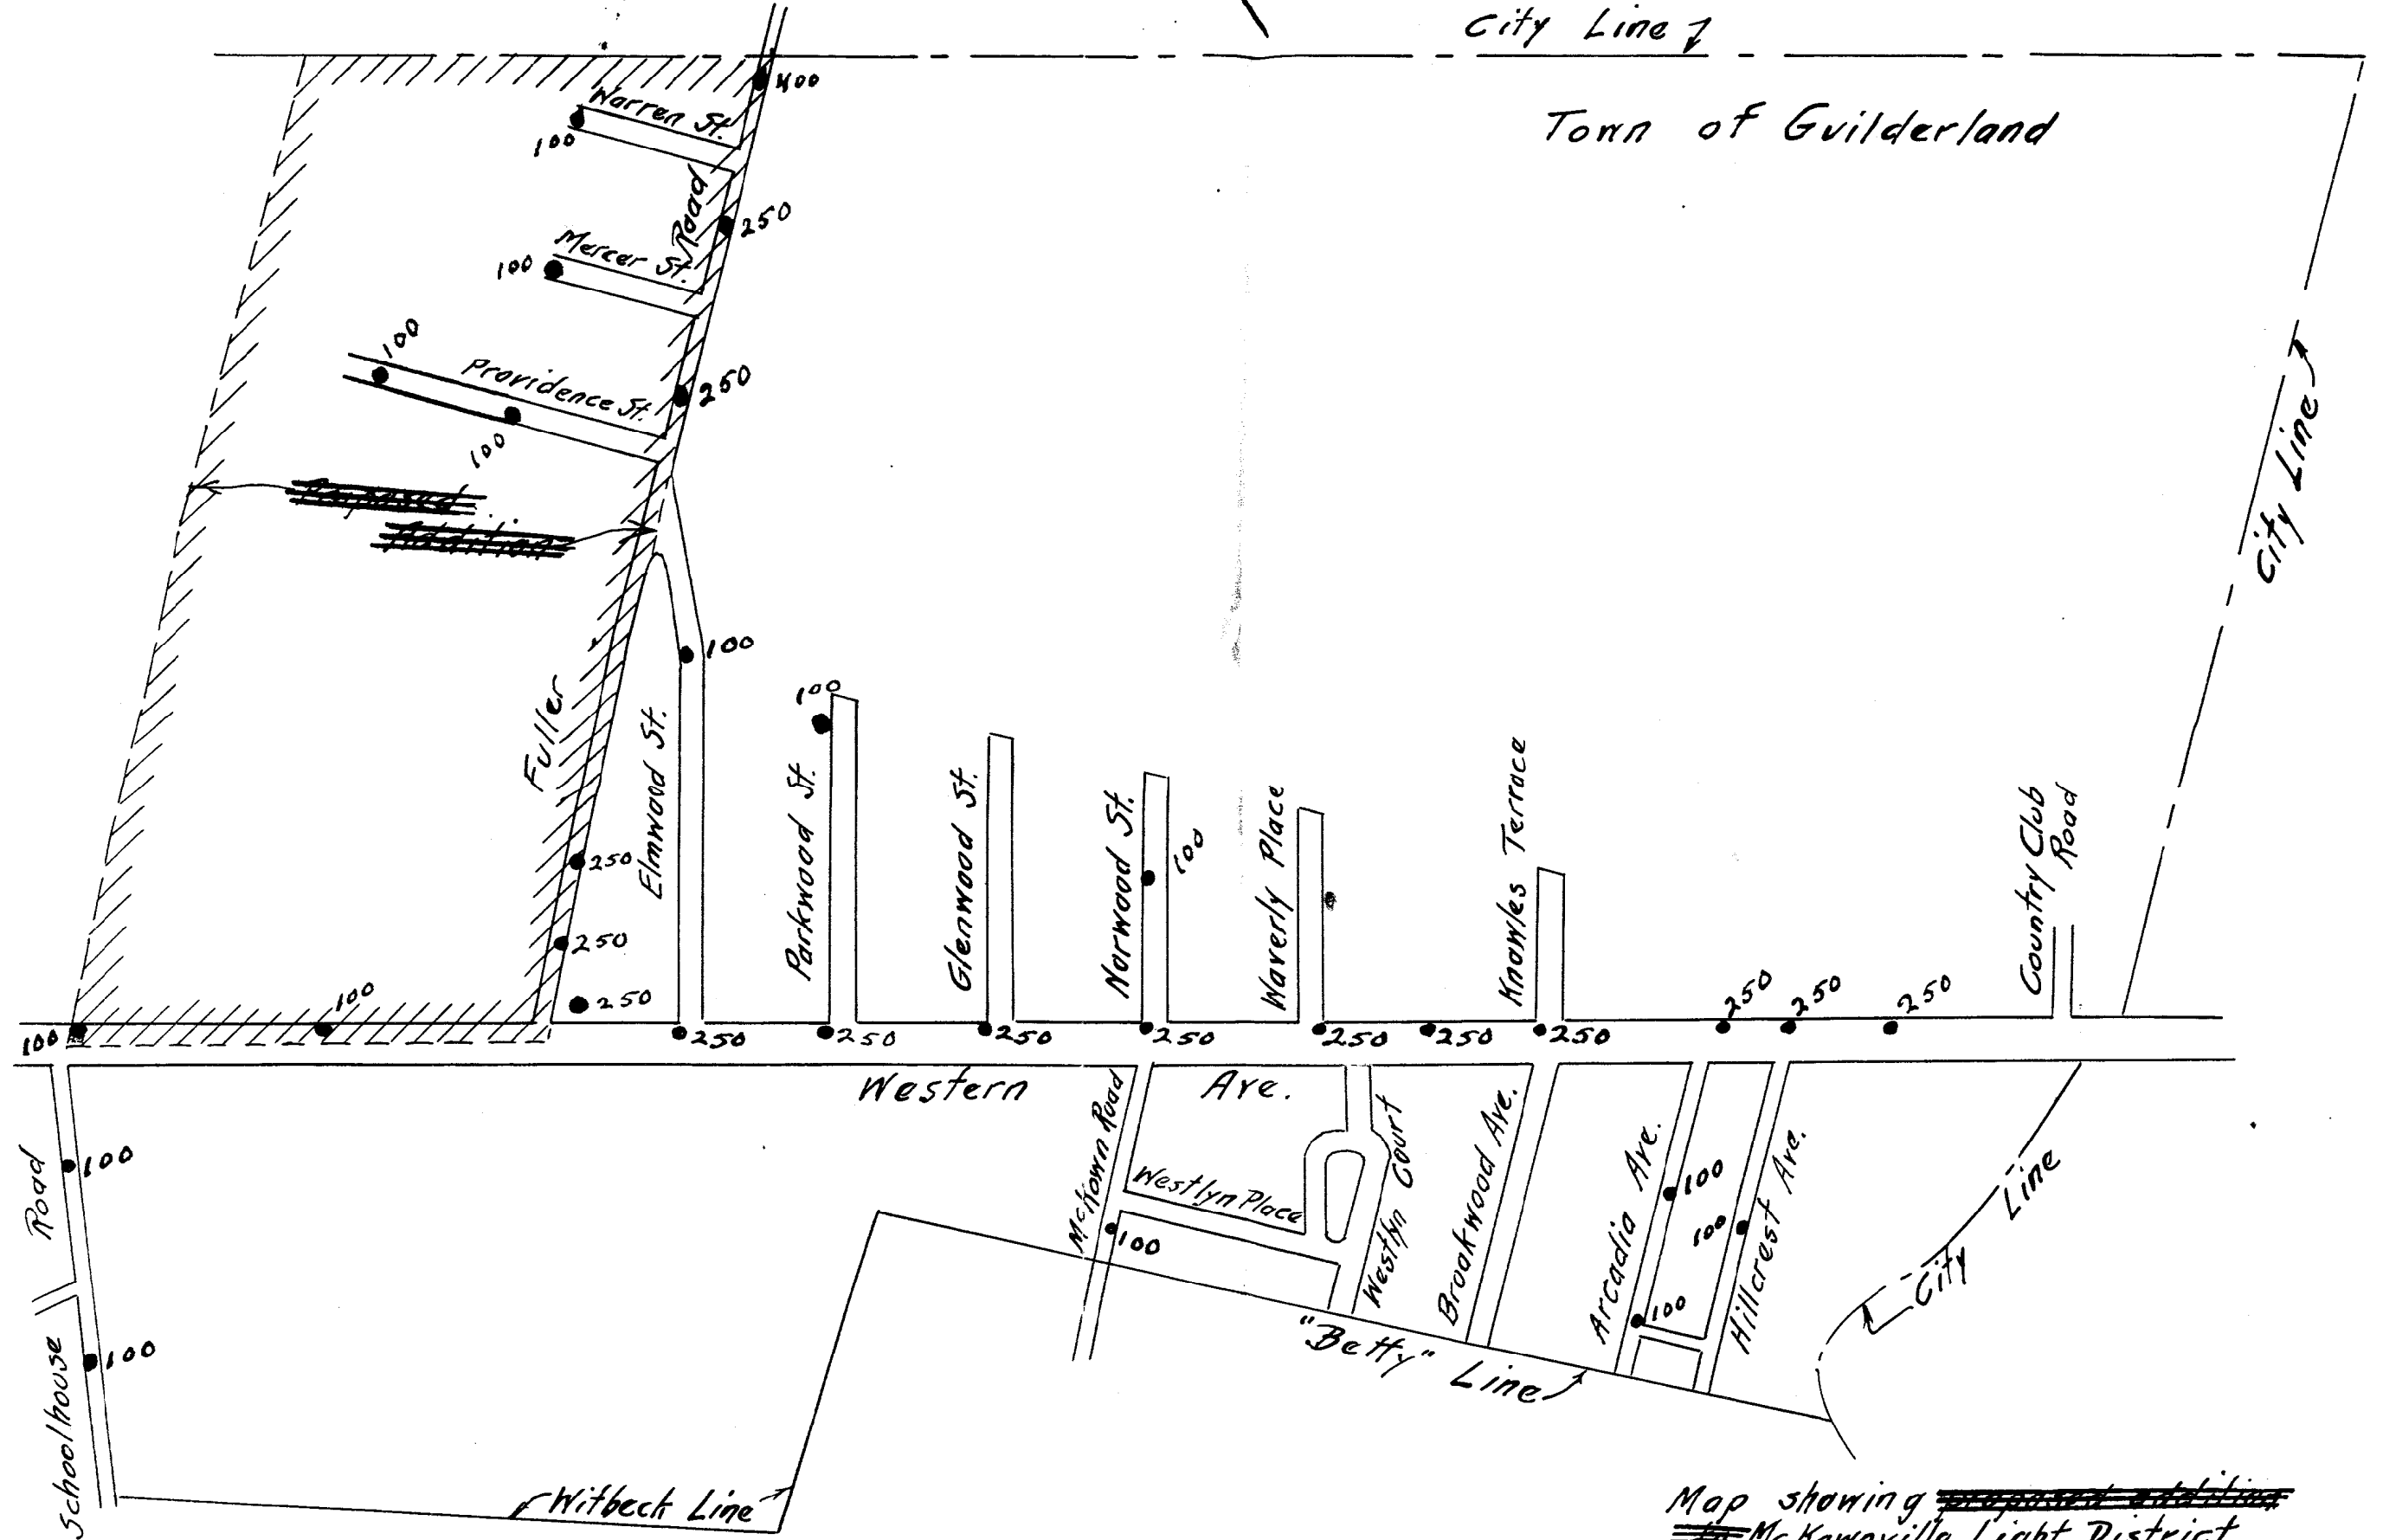

City of Albany  
City Line ↘

Town of Guilderland

City Line ↘

Map showing ~~proposed~~ ~~light~~ ~~district~~  
 to McKownville Light District  
 Town Guilderland, NY  
~~May 22, 1937~~

Existing Lights shown thus •

Scale 1 inch = 400 ft.