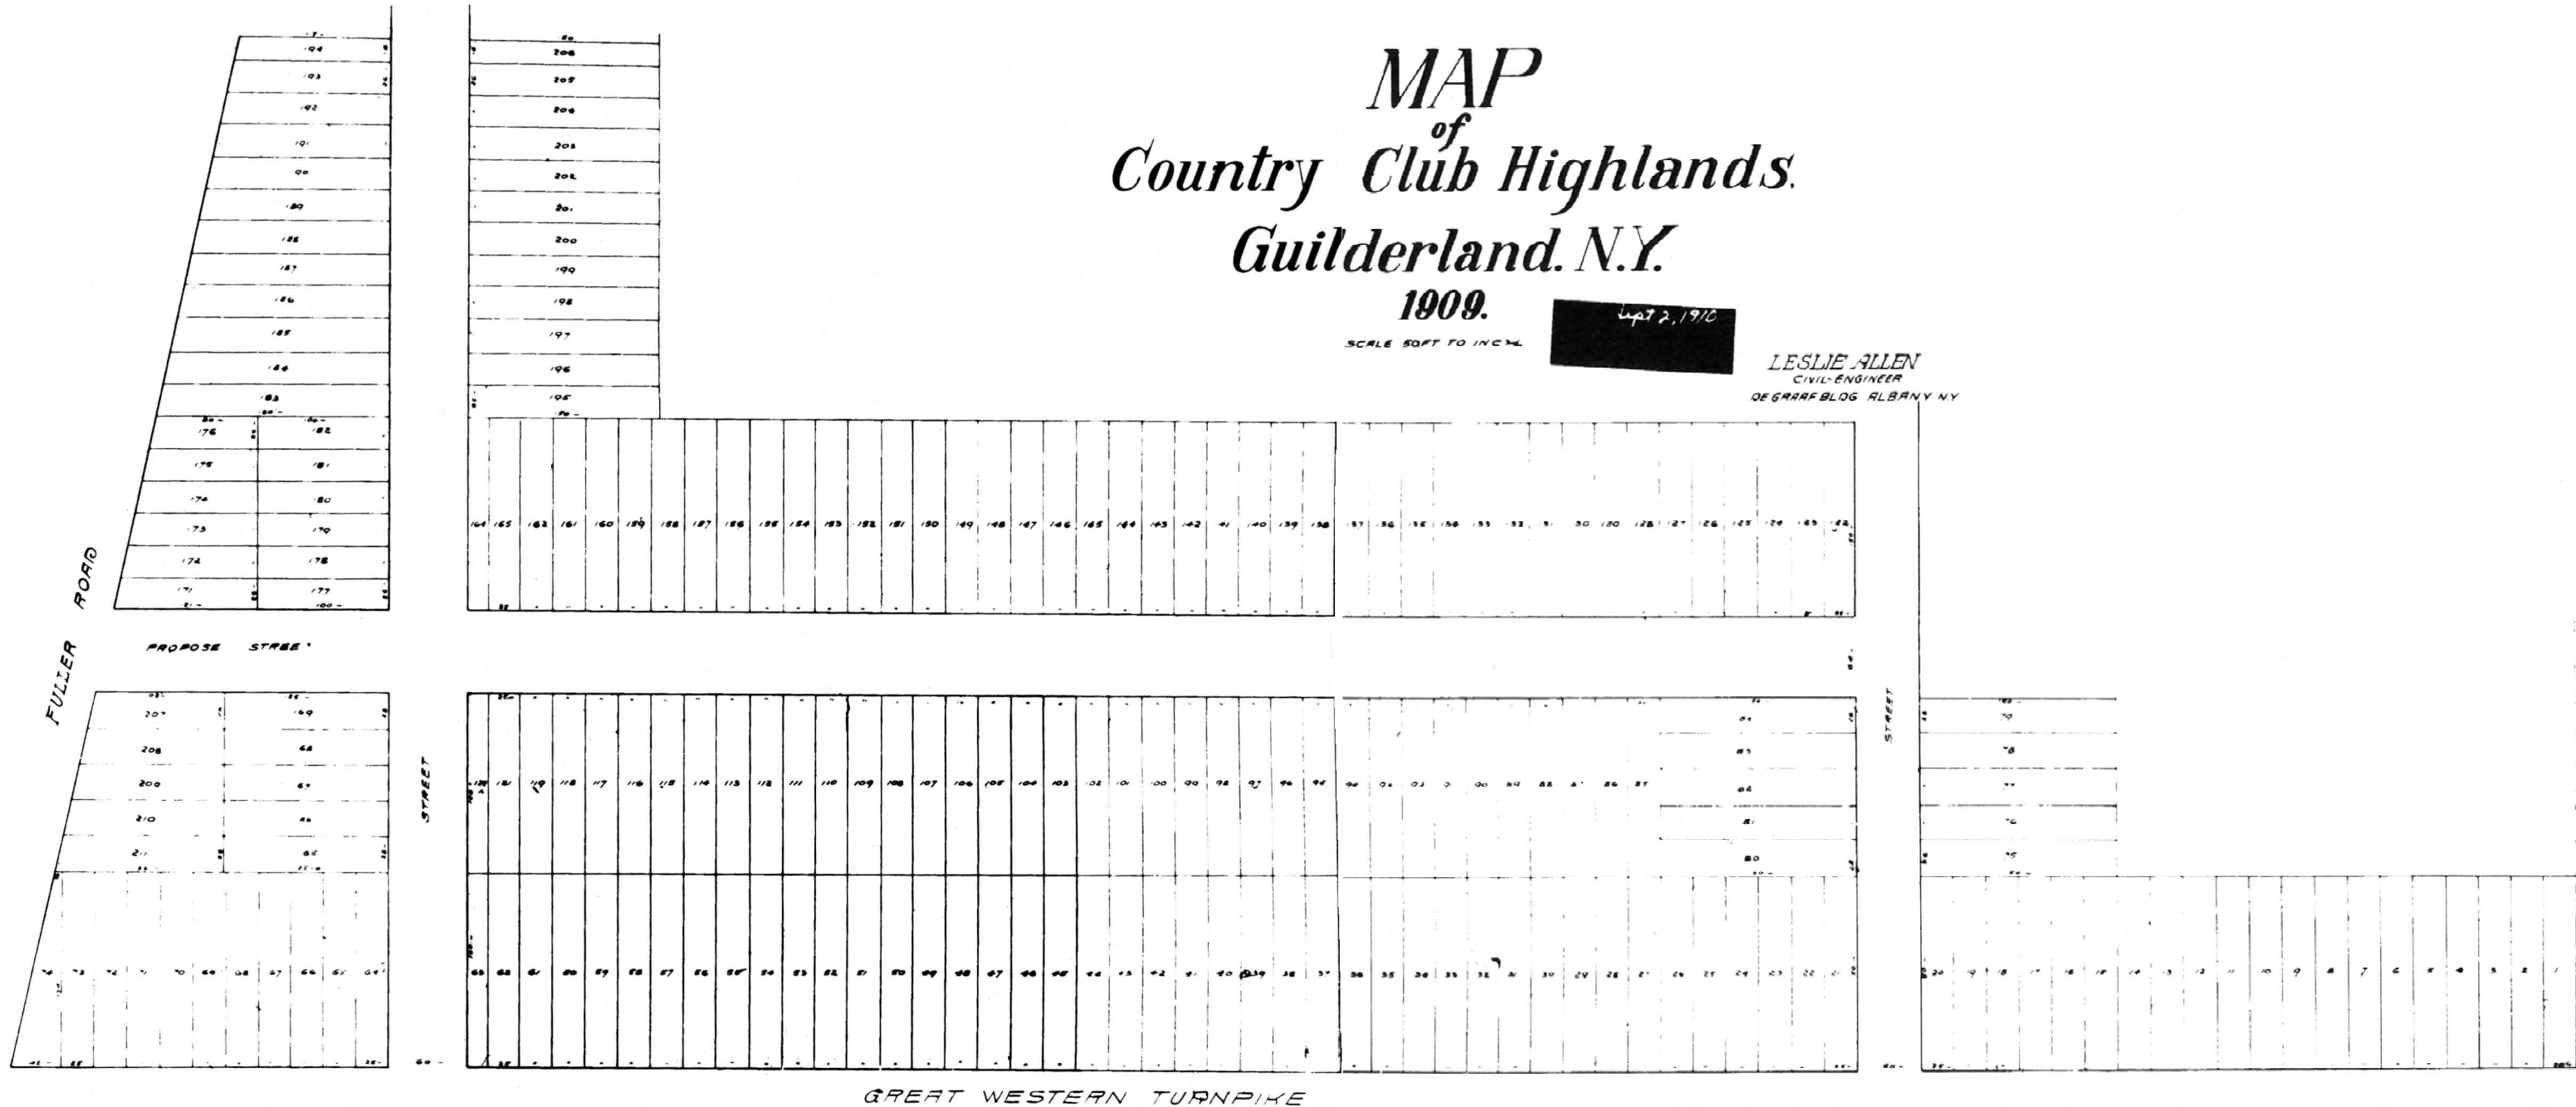

MAP of Country Club Highlands. Guilderland, N.Y.

1909.

SCALE 50 FT TO INCH.

Sept 2, 1910

LESLIE ALLEN
CIVIL ENGINEER
DE GRAAF BLDG ALBANY N.Y.

NEW NUMBER
736